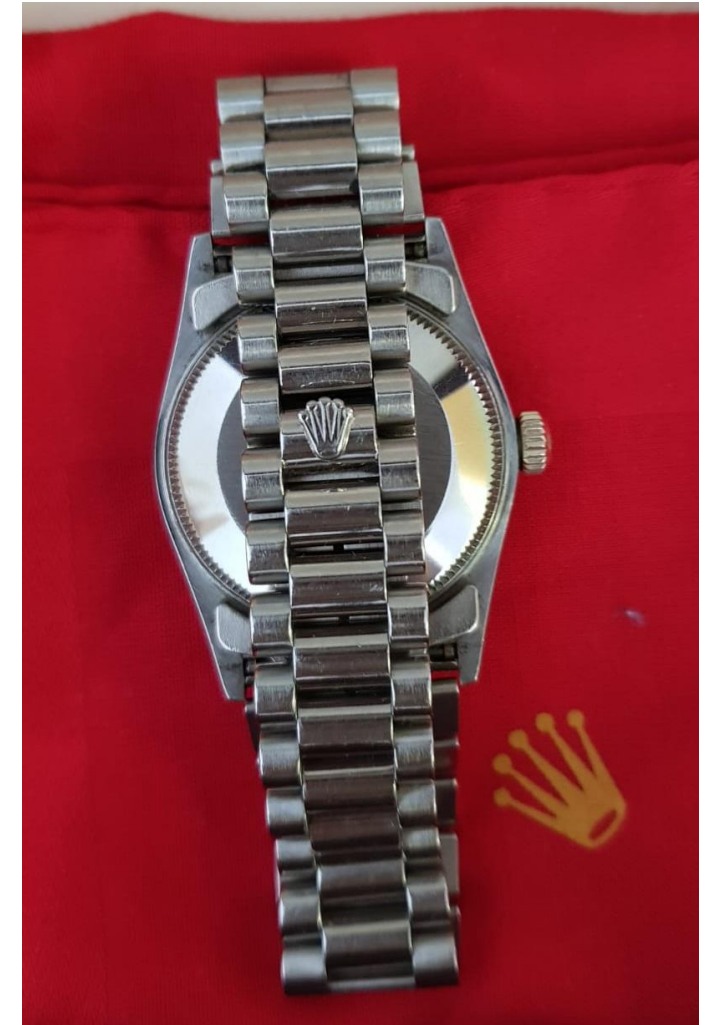

ASSETHUB TENDER SALE

VIEWING BY APPOINTMENT ONLY

A Rolex Watch

A ROLEX OYSTER PERPETUAL DATEJUST WATCH, DIAMOND BEZEL

MODEL: 68279
S/N: E991631

A ROLEX OYSTER PERPETUAL DATEJUST WATCH, DIAMOND BEZEL

MODEL: 68279
S/N: E991631

A ROLEX OYSTER PERPETUAL DATEJUST WATCH, DIAMOND BEZEL

MODEL: 68279
S/N: E991631

A ROLEX OYSTER PERPETUAL DATEJUST WATCH, DIAMOND BEZEL

MODEL: 68279
S/N: E991631

CONTACT US

INTERESTED PARTIES MAY DOWNLOAD THE TENDER FORM ON WWW.ASETHUB.SG