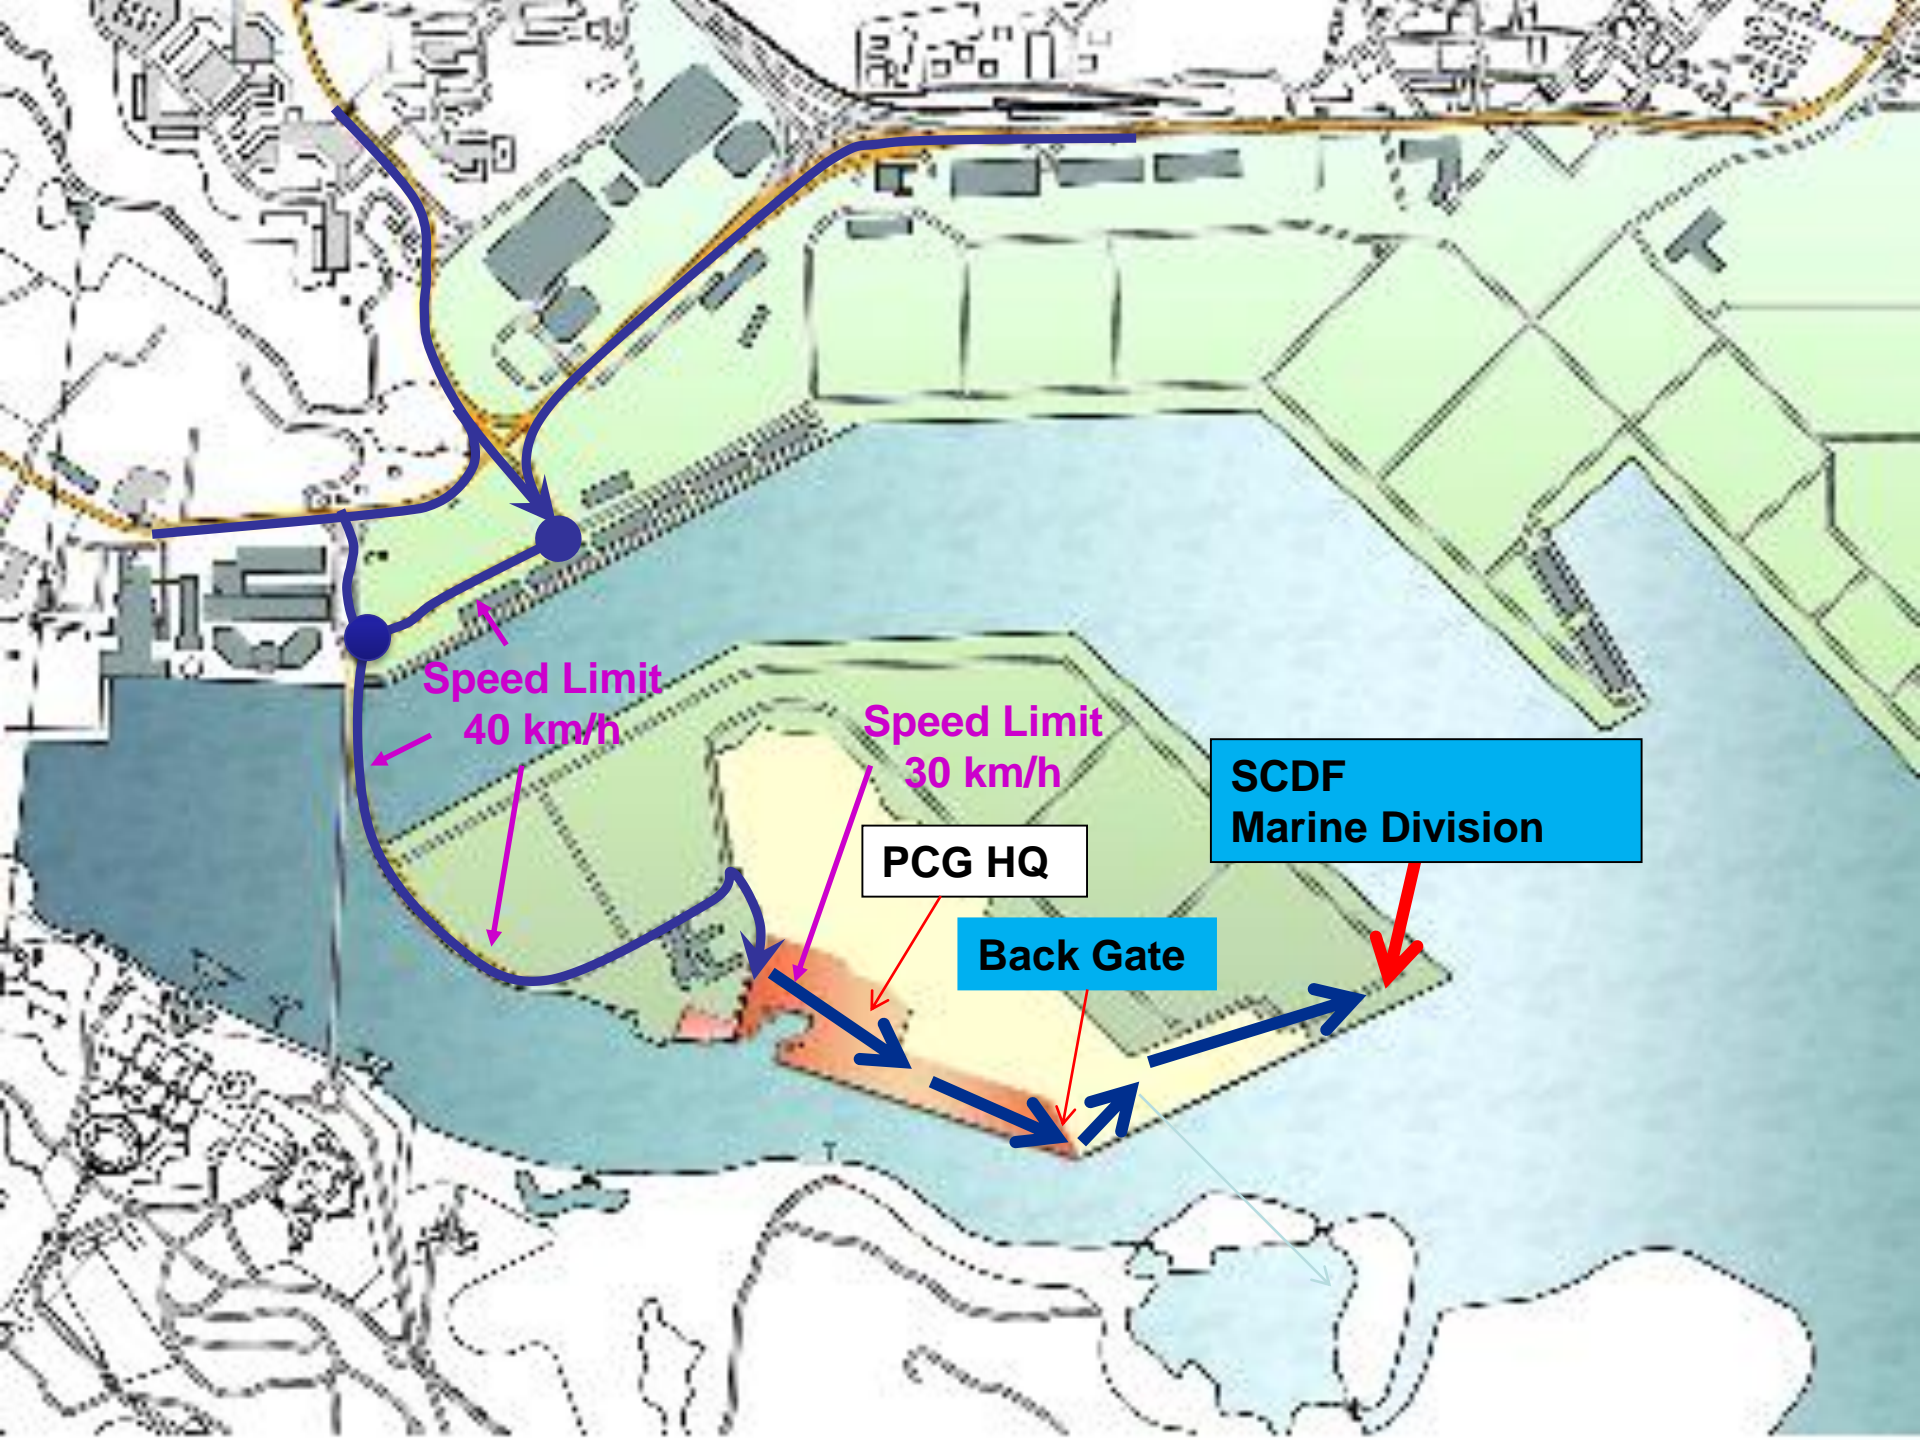

Entrance via PSA Side Gate

Brani PSA Sidegate
Speed limit 40km/h

Entrance Route

Exit route

Aetos Traffic Control Points
(Including Branie Terminal Building)

PCG Traffic Control Point
(For Service Road serving both PCGHQ and ICA Coastal Command)

PCG HQ

PSA Side Gate Route

PCG HQ Layout

Speed limit 30km/h

Speed Limit
40 km/h

Speed Limit
30 km/h

PCG HQ

SCDF
Marine Division

Back Gate