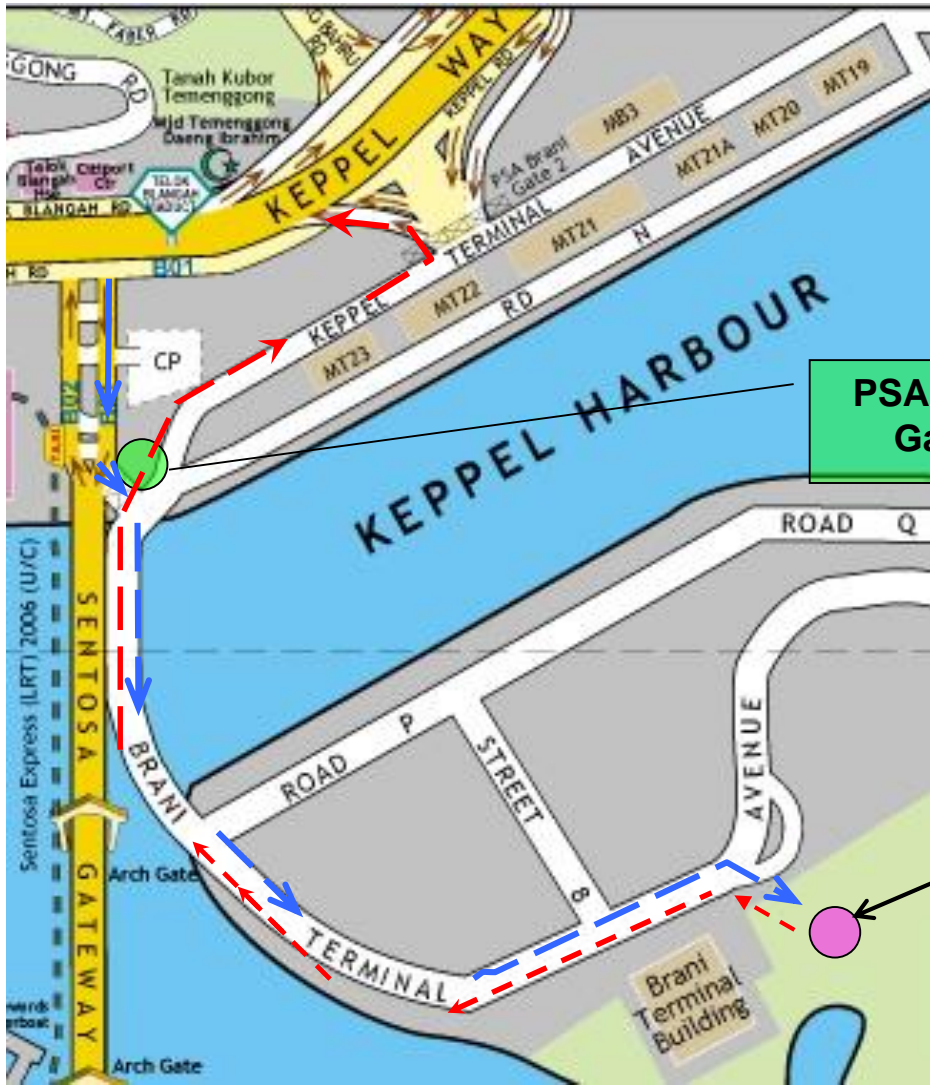

Entrance via PSA Side Gate

Brani PSA Sidegate
Speed limit 40km/h

Entrance Route

Exit route

Aetos Traffic Control Points
(Including Branie Terminal Building)

PCG Traffic Control Point
(For Service Road serving both PCGHQ and ICA Coastal Command)

PCG HQ

PSA Side Gate Route

PCG HQ Layout

Speed limit 30km/h

Speed Limit
40 km/h

Speed Limit
30 km/h

PCG HQ

SCDF
Marine Division