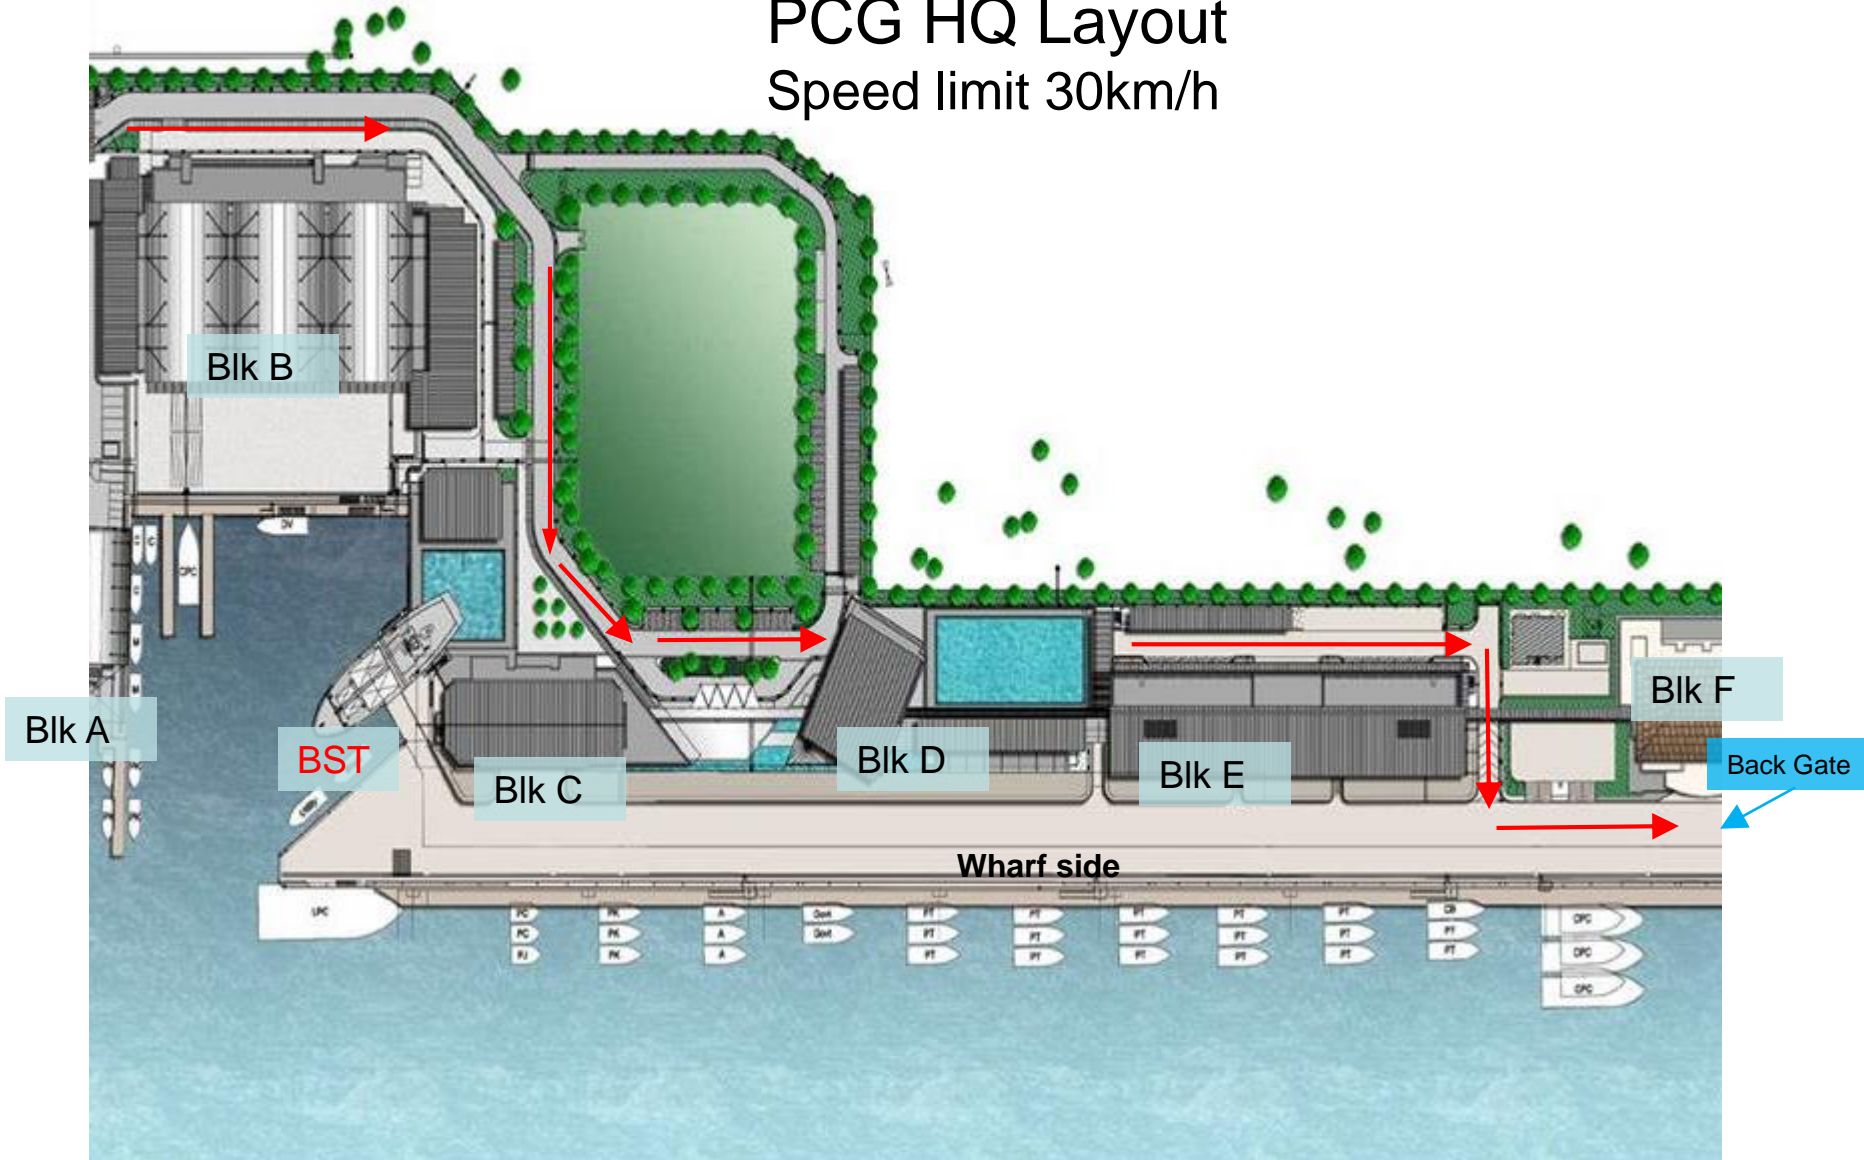

Entrance via PSA Side Gate

Brani PSA Sidegate
Speed limit 40km/h

Entrance Route

Exit route

Aetos Traffic Control Points
(Including Branie Terminal Building)

PCG Traffic Control Point
(For Service Road serving both PCGHQ and ICA Coastal Command)

PCG HQ

PSA Side Gate Route

PCG HQ Layout

Speed limit 30km/h

Speed Limit
40 km/h

Speed Limit
30 km/h

PCG HQ

SCDF
Marine Division

Back Gate