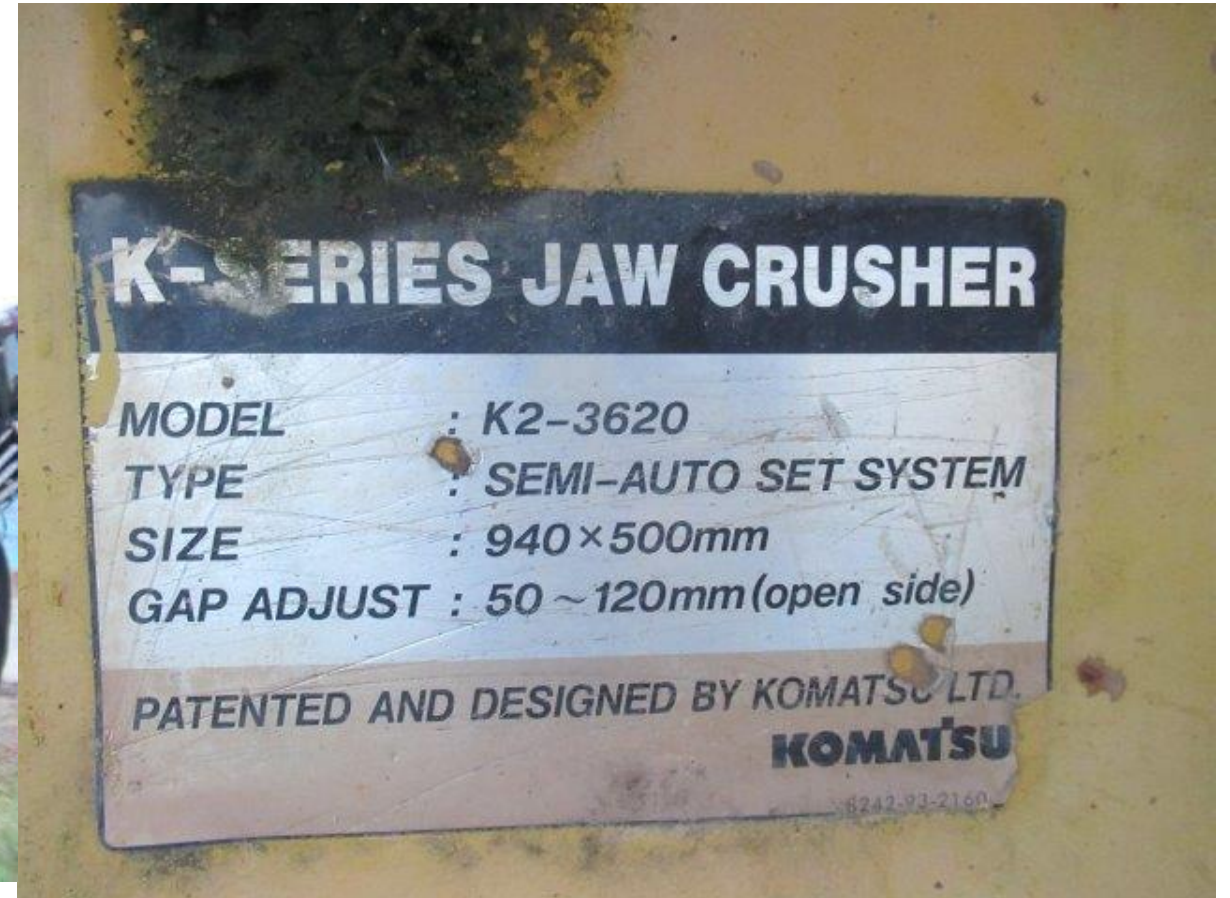

LOT 6 – KOMATSU JAW CRUSHER