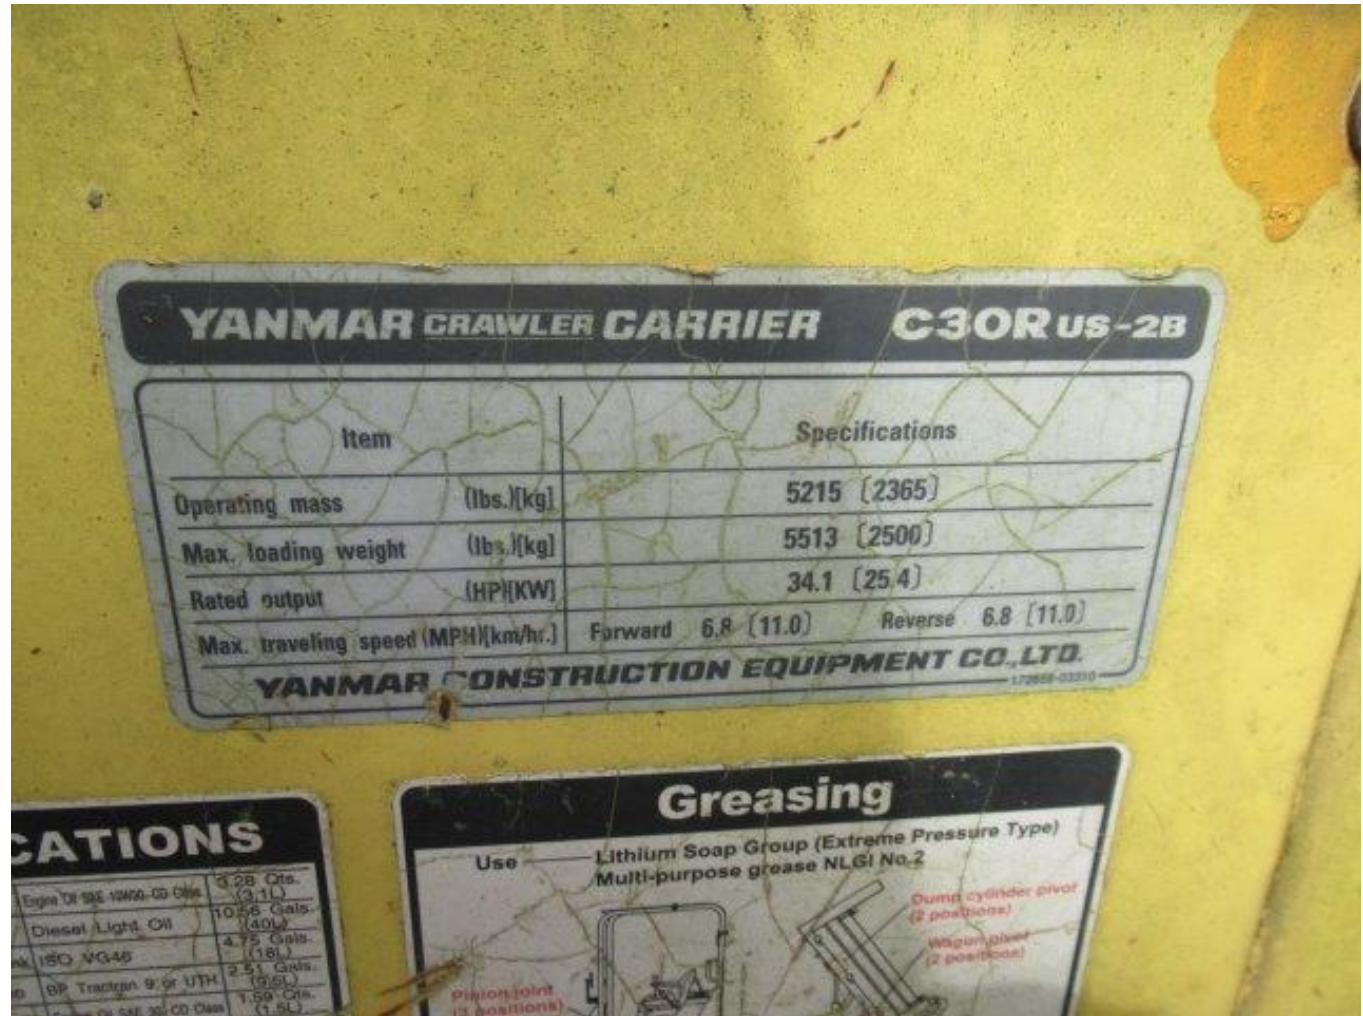

LOT 8 – YANMAR CRAWLER CARRIER