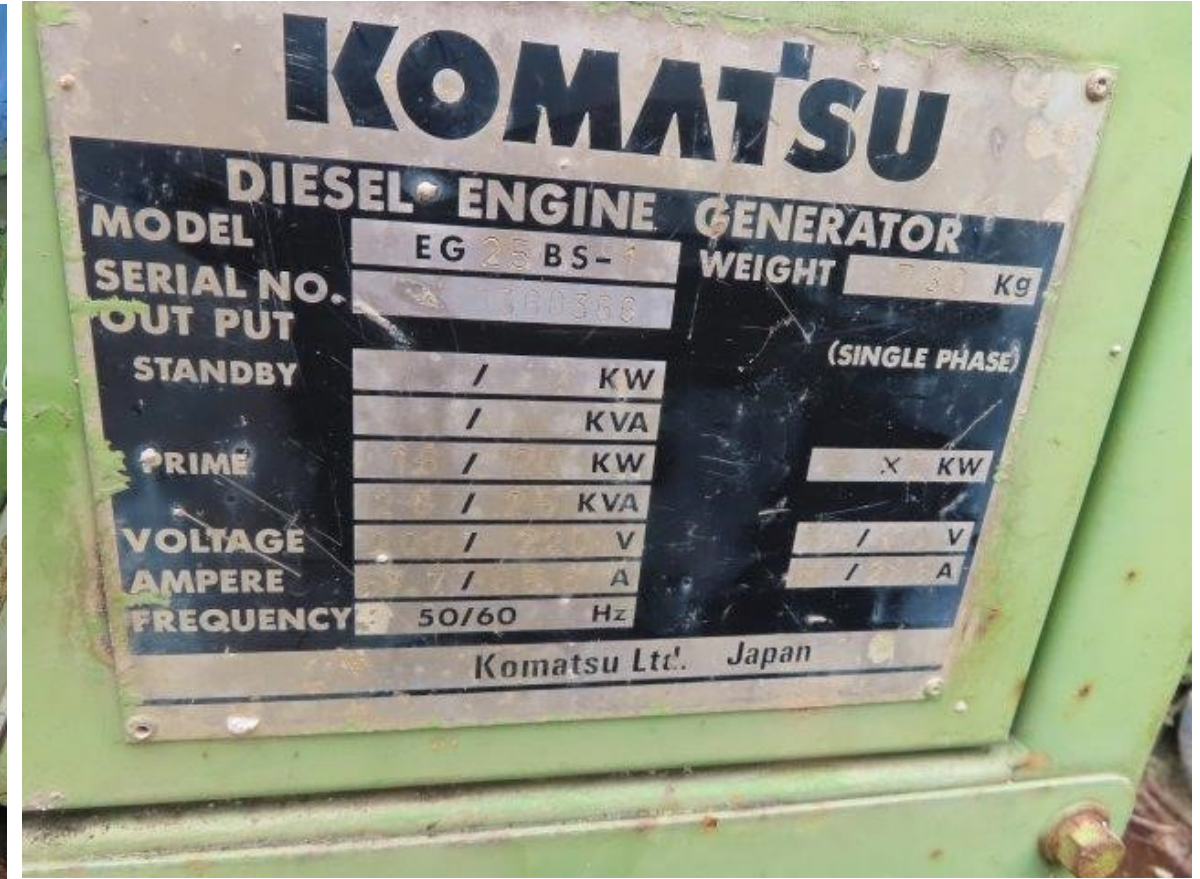

LOT 2 – KOMATSU ES25BS-I GENERATOR