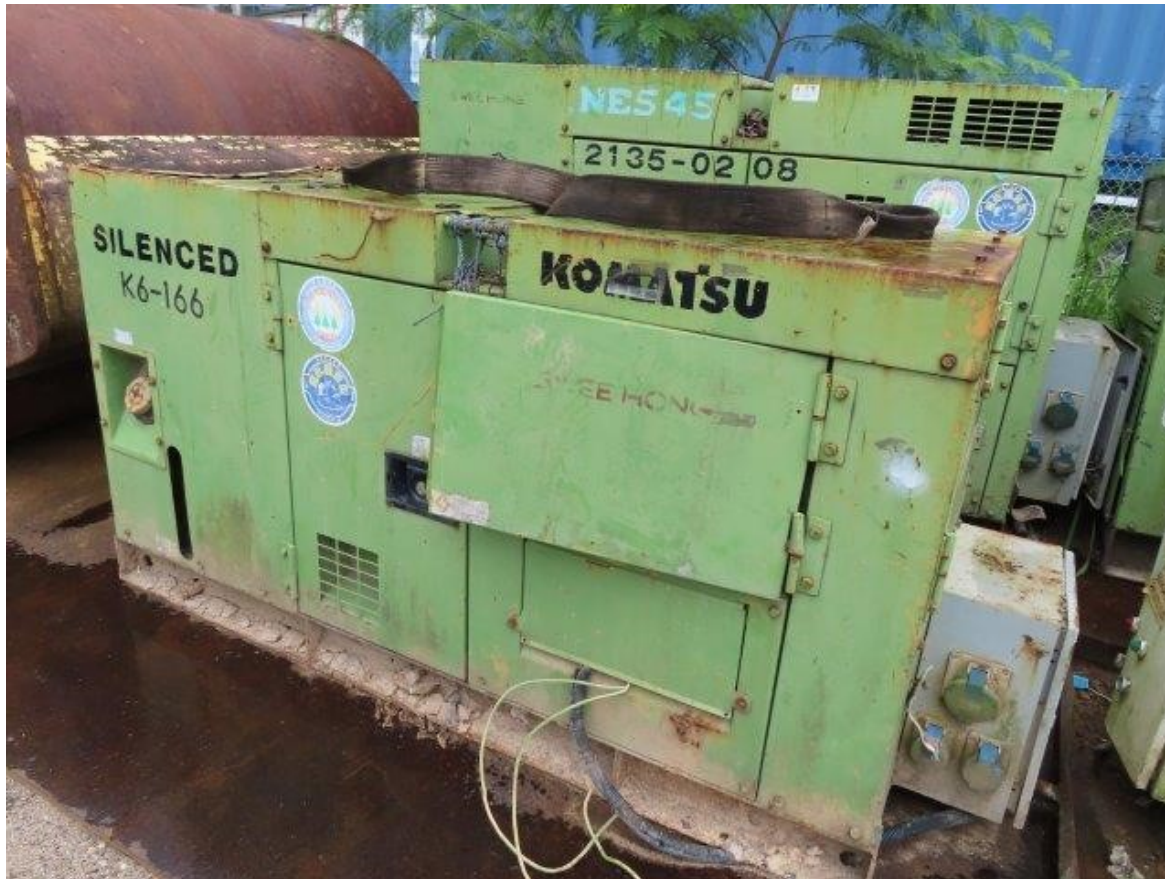

LOT 2 – KOMATSU ES25BS-I GENERATOR