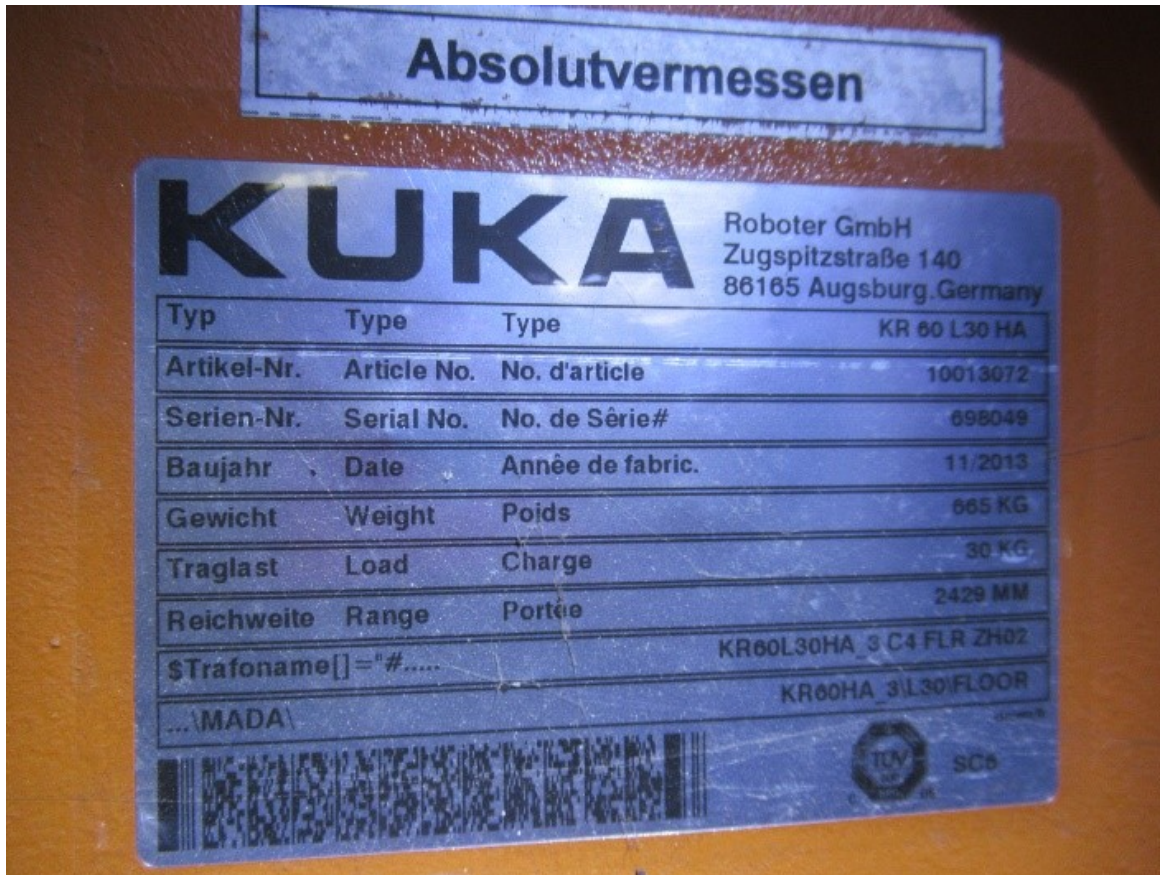

LOTS 4 TO 7 – 4 SETS OF KUKA KRI80 R3200 PA & KR60 L30 HA ROBOTS