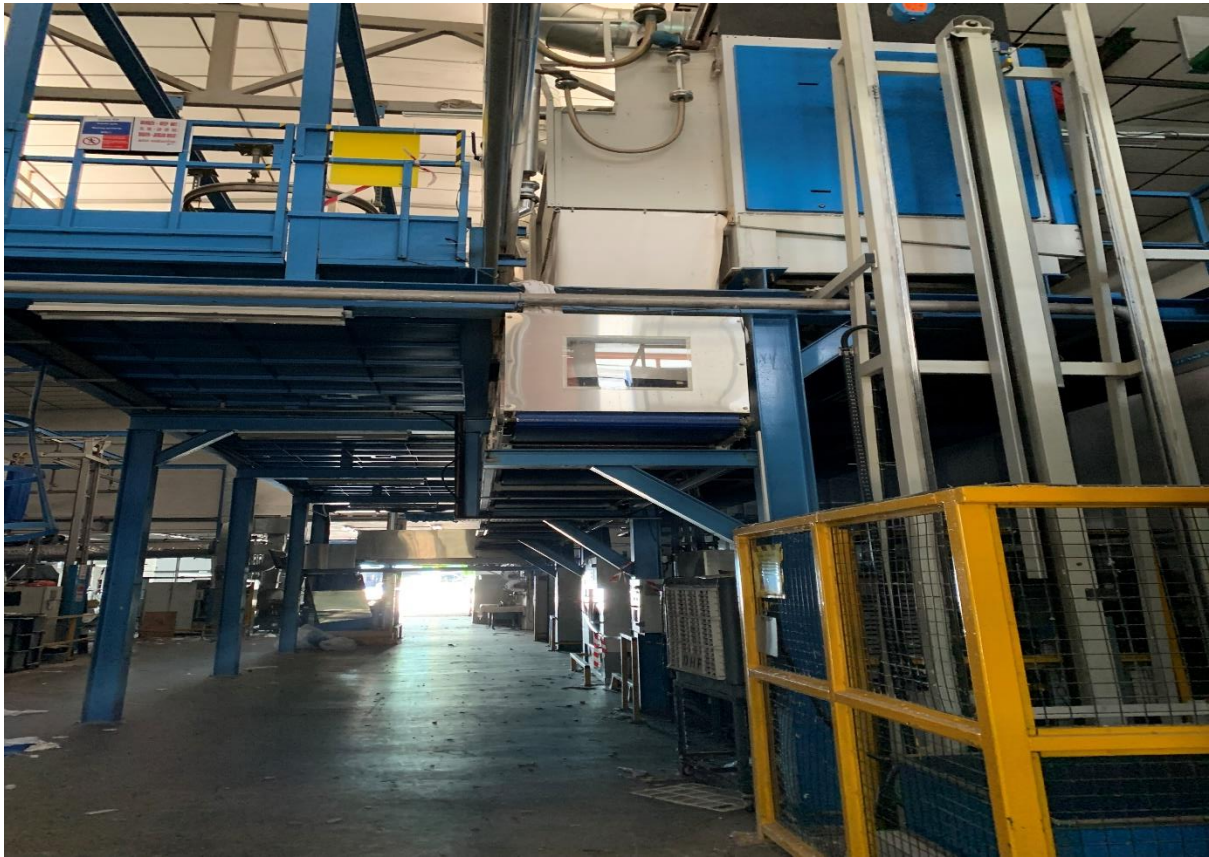

Jensen SenKing Continuous Batch Washer System 2016